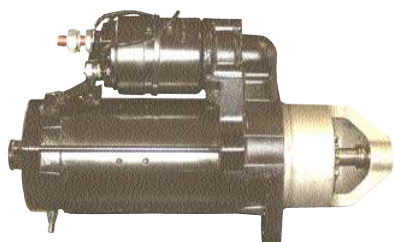

BSX1140044
 24Volt, 4KW, Leyland DAF LF45.
 Replacing Bosch 0 001 231 017

BSX1140046
 24Volt, 4KW, Iveco Eurocargo
 75E 13/15/17 2000 Onward.

Sorry Image
 Unavailable

BSX1140049
 24Volt, 4KW, KHD.
 Replacing Bosch 0 001 231 018

Sorry Image
 Unavailable

BSX1140050
 24Volt, 4KW, KHD.
 Replacing Bosch 0 001 231 006

Sorry Image
 Unavailable

BSX1140052
 24Volt, 4KW, Iveco.
 Replacing Bosch 0 001 231 010

Sorry Image
 Unavailable

EXCHANGE STARTER MOTORS

BSX1140025	BSX1140026	BSX1140029
 <p>24V 4KW 10T DIR: CW IVECO, PERKINS EQUIVALENT TO BOSCH 0001368085</p>	 <p>12V 1.5KW 9T DIR: CW PALMIERI EQUIVALENT TO BOSCH 0001314010</p>	 <p>12V 3.0KW 9T DIR: CW KHD EQUIVALENT TO BOSCH 0001230013</p>
BSX1140030	BSX1140033	BSX1140035
 <p>12V 3.0KW 10T DIR: CW PERKINS EQUIVALENT TO BOSCH 0001367076</p>	 <p>24V 9.0KW 11T DIR: CW ATLAS, DEMAG, KHD, MAGIRUS DEUTZ, POCLAIN EQUIVALENT TO BOSCH 1159</p>	 <p>24V 4.0KW 10T DIR: CW PERKINS EQUIVALENT TO BOSCH 0001368064</p>
BSX1340000	BSX1340001	BSX1340002
 <p>12V 3.6KW 11T DIR: CCW C.A.V. CA45 TYPE EQUIVALENT TO C.A.V. LRT621 EARTH RETURN</p>	 <p>12V 3.6KW 10T DIR: CW CAV S115 12-5 EQUIVALENT TO PRESTOLITE 870662Z EARTH RETURN OIL SEALED</p>	 <p>24V 5.2KW 10T DIR: CW CAV S115 TYPE EQUIVALENT TO C.A.V. LRT634 EARTH RETURN OIL SEALED</p>
BSX1340003	BSX1340004	BSX1340005
 <p>12V 3.6KW 10T DIR: CW CAV S115A12-3M EQUIVALENT TO PRESTOLITE 870641Z INSULATED RETURN OIL SEALED</p>	 <p>12V 3.6KW 13T DIR: CW CAV S115A12-14 EQUIVALENT TO PRESTOLITE 870642Z EARTH RETURN OIL SEALED</p>	 <p>12V 3.6KW 10T DIR: CW CAV S115A12-9 EQUIVALENT TO PRESTOLITE 870643Z EARTH RETURN</p>