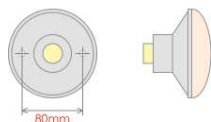

Marker Lamp Universal applications

Plastic body & lens. Base mounting.
Overall Dimensions : 49mm (L) x 100mm (H) x 80mm (D)

Part No.	Description	Volt	Side	Plug	Spare Lens
9991050	Lamp: Red	n/a	R/LH	T1 Base	-
-	-	-	-	-	-
-	-	-	-	-	-
-	-	-	-	-	-
-	-	-	-	-	-
-	-	-	-	-	-

Plug T1

Plug T2

2 Pin
Superseal
Connector

No Other
Plug Types
Available

Marker Lamp Universal applications

Plastic body & lens. Superseal connector without plug.
Overall Dimensions : 95mm (Dia) x 100mm (D)