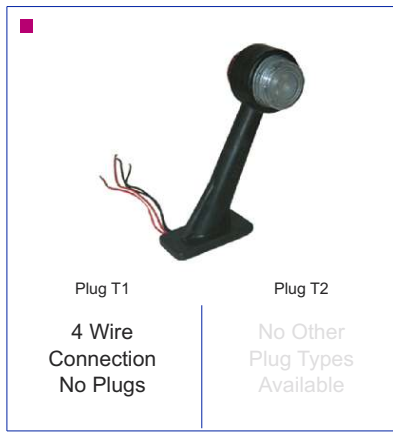

Plug T1

Plug T2

2 Wire Connection
No Plugs

No Other Plug Types Available

Marker Lamp *Universal applications*

Plastic body & lens.
Overall Dimensions : 84mm (L) x 47mm (H) x 40mm (D)

Part No.	Description	Volt	Side	Plug	Spare Lens
9989093	Lamp: Red/ Clear	n/a	R/LH	T1 Rear	-
-	-	-	-	-	-
-	-	-	-	-	-
-	-	-	-	-	-
-	-	-	-	-	-
-	-	-	-	-	-
-	-	-	-	-	-