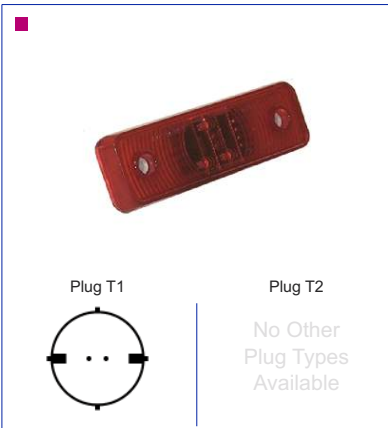

LED Marker Lamp *Universal applications*

Plastic body & lens. 2 Screw hole fixing. Features a reflector.
Overall Dimensions : 95mm (L) x 30mm (H) x 12mm (H)

Part No.	Description	Volt	Side	Plug	Spare Lens
9989096	LED Lamp: Red	24v	R/LH	T1 Rear	-
-	-	-	-	-	-
-	-	-	-	-	-
-	-	-	-	-	-
-	-	-	-	-	-
-	-	-	-	-	-