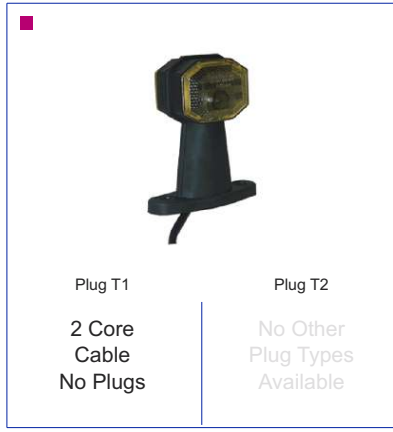

LED Marker Lamp *Universal applications*

Plastic body & lens.
Overall Dimensions : 115mm (L) x 65mm (H) x 41mm (D)

Part No.	Description	Volt	Side	Plug	Spare Lens
9989114	LED Lamp: Red/ CLear	24v	R/LH	T1 Base	-
-	-	-	-	-	-
-	-	-	-	-	-
-	-	-	-	-	-
-	-	-	-	-	-
-	-	-	-	-	-
-	-	-	-	-	-