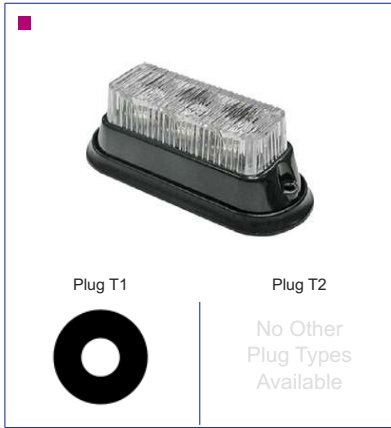

Part No.	Description	Volt	Side	Plug	Spare Lens
9991192	Lamp: Red	n/a	R/LH	T1 Rear	-
-	-	-	-	-	-
-	-	-	-	-	-
-	-	-	-	-	-
-	-	-	-	-	-
-	-	-	-	-	-

Plug T1

Plug T2

2 Pin
Superseal
Connector

No Other
Plug Types
Available

Marker Lamp *Universal applications*

Plastic body & lens. Includes 700mm (Approx.) hardwired cable.
Overall Dimensions : 79mm (L) x 25mm (H) x 50mm (D)

Part No.	Description	Volt	Side	Plug	Spare Lens
9991095	Lamp: Amber Side Repeater	12v	R/LH	T1 Rear	-
9991096	Lamp: Clear Position (Side)	12v	R/LH	T1 Rear	-
-	-	-	-	-	-
-	-	-	-	-	-
-	-	-	-	-	-
-	-	-	-	-	-

LED Marker Lamp *Universal applications*

Plastic body & lens. Includes 50mm (Approx.) fly lead.
Overall Dimensions : 80mm (L) x 24mm (H) x 27mm (D)

Part No.	Description	Volt	Side	Plug	Spare Lens
9991151	3 LED Lamp: Red	12-24v	R/LH	T1 Rear	-
-	-	-	-	-	-
-	-	-	-	-	-
-	-	-	-	-	-
-	-	-	-	-	-
-	-	-	-	-	-