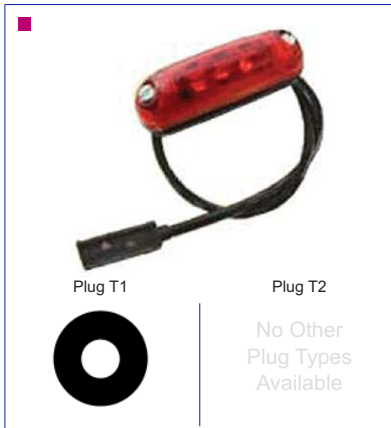

LED Marker Lamp *Universal applications*

Plastic body & lens. Includes 50mm (Approx.) fly lead.
Overall Dimensions : 80mm (L) x 24mm (H) x 27mm (D)

Part No.	Description	Volt	Side	Plug	Spare Lens
9991151	3 LED Lamp: Red	12-24v	R/LH	T1 Rear	-
-	-	-	-	-	-
-	-	-	-	-	-
-	-	-	-	-	-
-	-	-	-	-	-
-	-	-	-	-	-