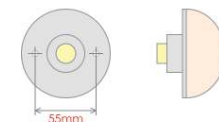

Plug T1

Plug T2

2 Pin  
Superseal  
Connector

No Other  
Plug Types  
Available

Front Lamp *Landrover applications*

Plastic body & lens. 2 Screw fixing. Superseal connector without plug.  
**Overall Dimensions : 73mm (Dia) x 39mm (D)**