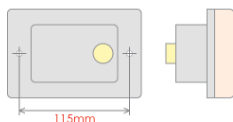

Front Lamp *Universal applications*

Plastic body & lens. 2 Screw fixing.
Overall Dimensions : 35mm (L) x 63mm (H) x 87mm (D)