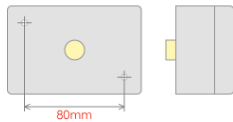

Front Lamp *Iveco Eurotech applications*

Plastic body & lens. Superseal connector without plug. The lens features an open rear where the bulb holder and connectors are placed.
Overall Dimensions : 90mm (L) x 60mm (H) x 50mm (D)