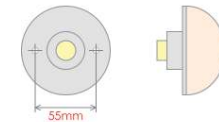

Part No.	Description	Volt	Side	Plug	Spare Lens
9990002	Pair of Lamps: Fog	n/a	R/LH	T1 Rear	-
-	-	-	-	-	-
-	-	-	-	-	-
-	-	-	-	-	-
-	-	-	-	-	-
-	-	-	-	-	-
-	-	-	-	-	-