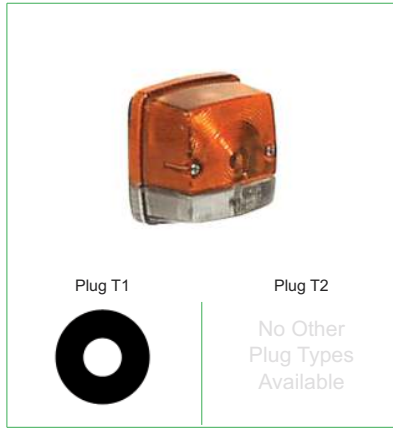

Front Lamp *Tractor applications*

Plastic body & lens. 2 Screw fixing.
Overall Dimensions : 84mm (L) x 84mm (H) x 55mm (D)

Part No.	Description	Volt	Side	Plug	Spare Lens
9991015	Lamp: Indicator + Side	n/a	R/LH	T1 Rear	-
-	-	-	-	-	-
-	-	-	-	-	-
-	-	-	-	-	-
-	-	-	-	-	-
-	-	-	-	-	-