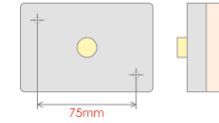

Plug T1

Plug T2

2 Pin  
Superseal  
Connector

No Other  
Plug Types  
Available

Front Lamp *Iveco Eurotech applications*

Plastic body & lens. 2 Screw fixing. Superseal connector without plug.  
**Overall Dimensions : 90 (L) x 55 (H) x 22 (D)**