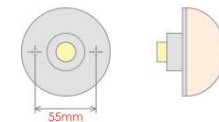

Part No.	Description	Volt	Side	Plug	Spare Lens
9991084	Lamp: Clear	n/a	R/LH	T1 Rear	-
-	-	-	-	-	-
-	-	-	-	-	-
-	-	-	-	-	-
-	-	-	-	-	-
-	-	-	-	-	-
-	-	-	-	-	-