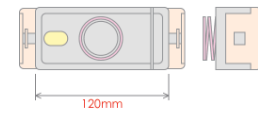

Plug T1  
2 Pin  
Superseal  
Connector

Plug T2  
No Other  
Plug Types  
Available

**Front Lamp** *Charlatte applications*

Plastic body & lens. Superseal connector without plug. 9991228 Consists only of the lamp housing and plug. It does not include the lens which must be purchased seperatly using part number 9988106.  
**Overall Dimensions : 135mm (L) x 44mm (H) x 65mm (D)**