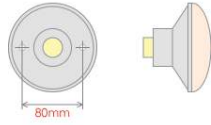

Front Lamp *Universal applications*

Plastic body & lens. 2 Screw fixing. Superseal connector without plug.
Overall Dimensions : 95mm (Dia) x 100mm (D)